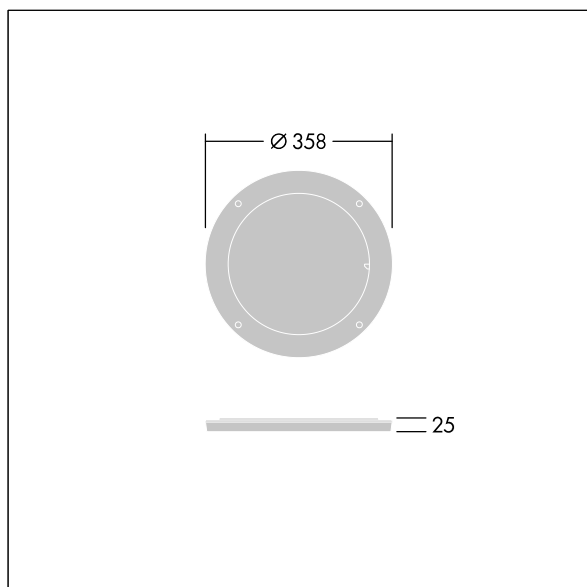

TLG_CONL_M_36-52LHF.wmf

Die mit * gekennzeichneten Werte sind Bemessungswerte. Die Werte gelten, wenn nicht anders angegeben, für eine Umgebungstemperatur von 25°C.

Die Produkte von Thorn Lighting unterliegen einer kontinuierlichen Weiterentwicklung. Wir behalten uns vor, ohne weitere Publikation technische oder formale Änderungen an unseren Produkten vorzunehmen.

© Thorn Lighting