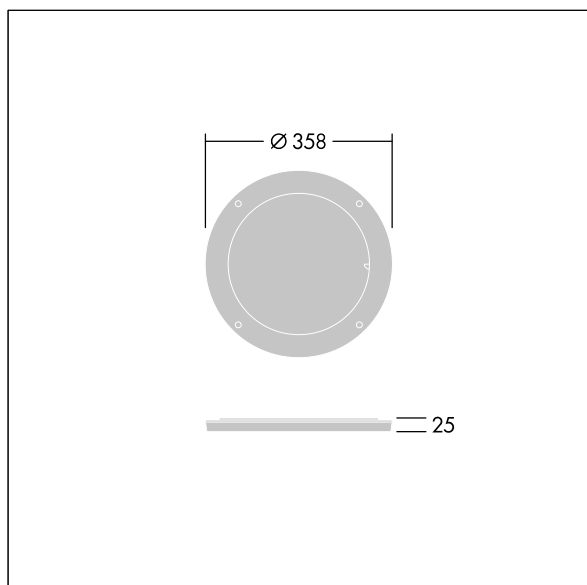

TLG_CONL_M_36-52LHF.wmf

Die mit * gekennzeichneten Werte sind Bemessungswerte. Die Werte gelten, wenn nicht anders angegeben, für eine Umgebungstemperatur von 25°C.

Die Produkte von Thorn Lighting unterliegen einer kontinuierlichen Weiterentwicklung. Wir behalten uns vor, ohne weitere Publikation technische oder formale Änderungen an unseren Produkten vorzunehmen.

© Thorn Lighting