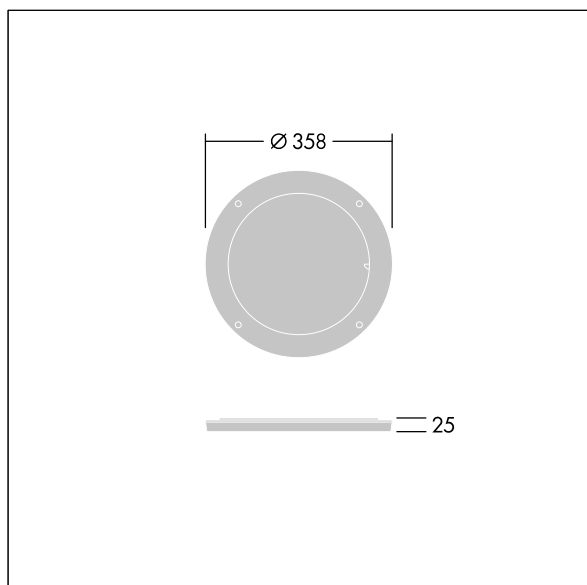

TLG_CONL_M_36-52LHF.wmf

Toutes les valeurs marquées d'un * sont des valeurs nominales. Sauf indication contraire, les valeurs sont applicables pour une température ambiante de 25 °C.

Les produits de Thorn Lighting sont perfectionnés en permanence. Nous nous réservons le droit d'apporter des modifications à nos produits sans autres publications.

© Thorn Lighting